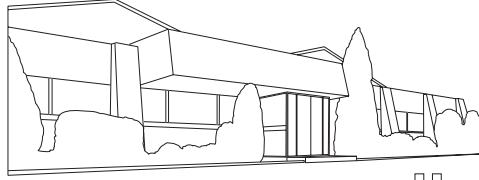

Northernlights
decorative contract lighting.

west directions.

Tel **01246 858750**

Fax **01246 858751**

Manchester - Northernlights

Directions

Your journey consists of 16 steps in total, and covers a distance of 51.25miles / 82.48km.