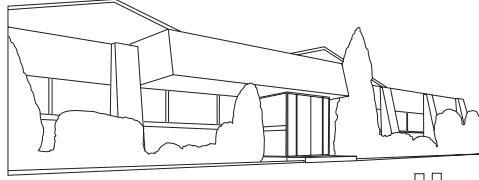

Northernlights

decorative contract lighting.

east directions.